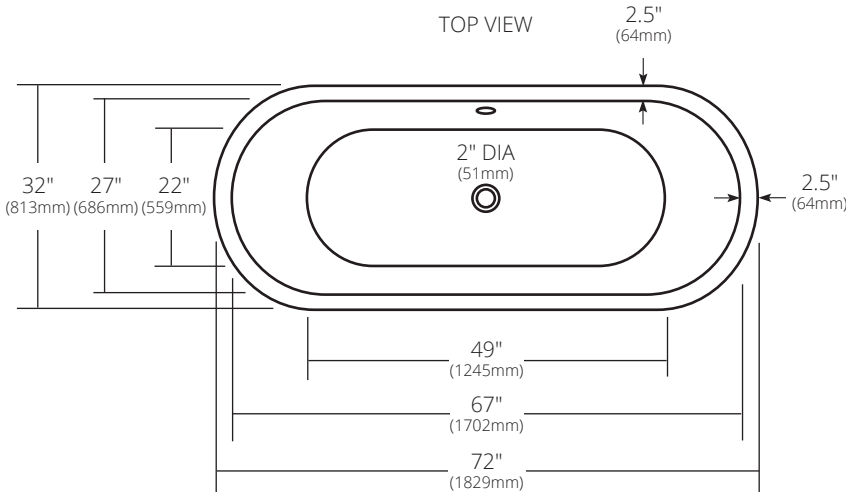

SPECIFICATIONS

72" AURORA

CPS902 Antique
CPS905 Brushed Nickel

PRODUCT DETAILS

- 72" x 32" x 32" OD (1829mm x 813mm x 813mm)
- 67" x 27" x 26.25" ID (1702mm x 686mm x 667mm)
- Hand hammered 16 gauge recycled copper
- 2" (51mm) drain opening
- 122lbs (55.3kg)

INSTALLATION

- Freestanding bathtub

COORDINATING PRODUCTS

- Trip Lever Bath Waste & Overflow: DR280

STANDARDS COMPLIANCE

- UPC/cUPC compliant

IMPORTANT

Due to the handcrafted nature of this product, it will vary in finish, texture, hammering, and other details. Dimensions may vary up to ¼" (6mm). We strongly recommend waiting for the actual product before making any installation cuts.