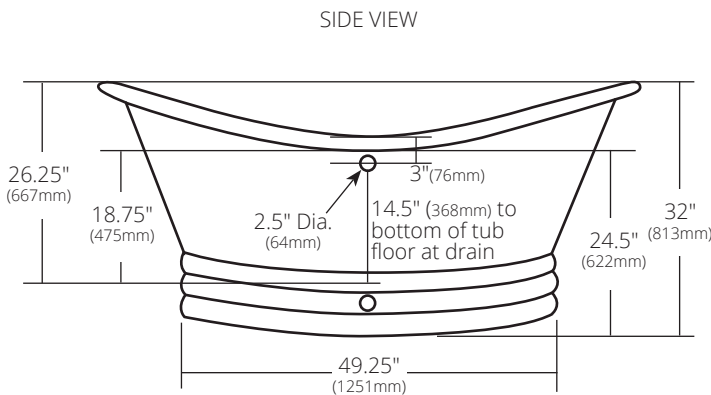

SPECIFICATIONS

72" AURORA

CPS902 Antique
CPS905 Brushed Nickel

PRODUCT DETAILS

- 72" x 32" x 32" OD (1829mm x 813mm x 813mm)
- 67" x 27" x 26.25" ID (1702mm x 686mm x 667mm)
- Hand hammered 16 gauge recycled copper
- 2" (51mm) drain opening
- 122lbs (55.3kg)

INSTALLATION

- Freestanding bathtub

COORDINATING PRODUCTS

- Trip Lever Bath Waste & Overflow: DR280

STANDARDS COMPLIANCE

- UPC/cUPC compliant

IMPORTANT

Due to the handcrafted nature of this product, it will vary in finish, texture, hammering, and other details. Dimensions may vary up to ¼" (6mm). We strongly recommend waiting for the actual product before making any installation cuts.